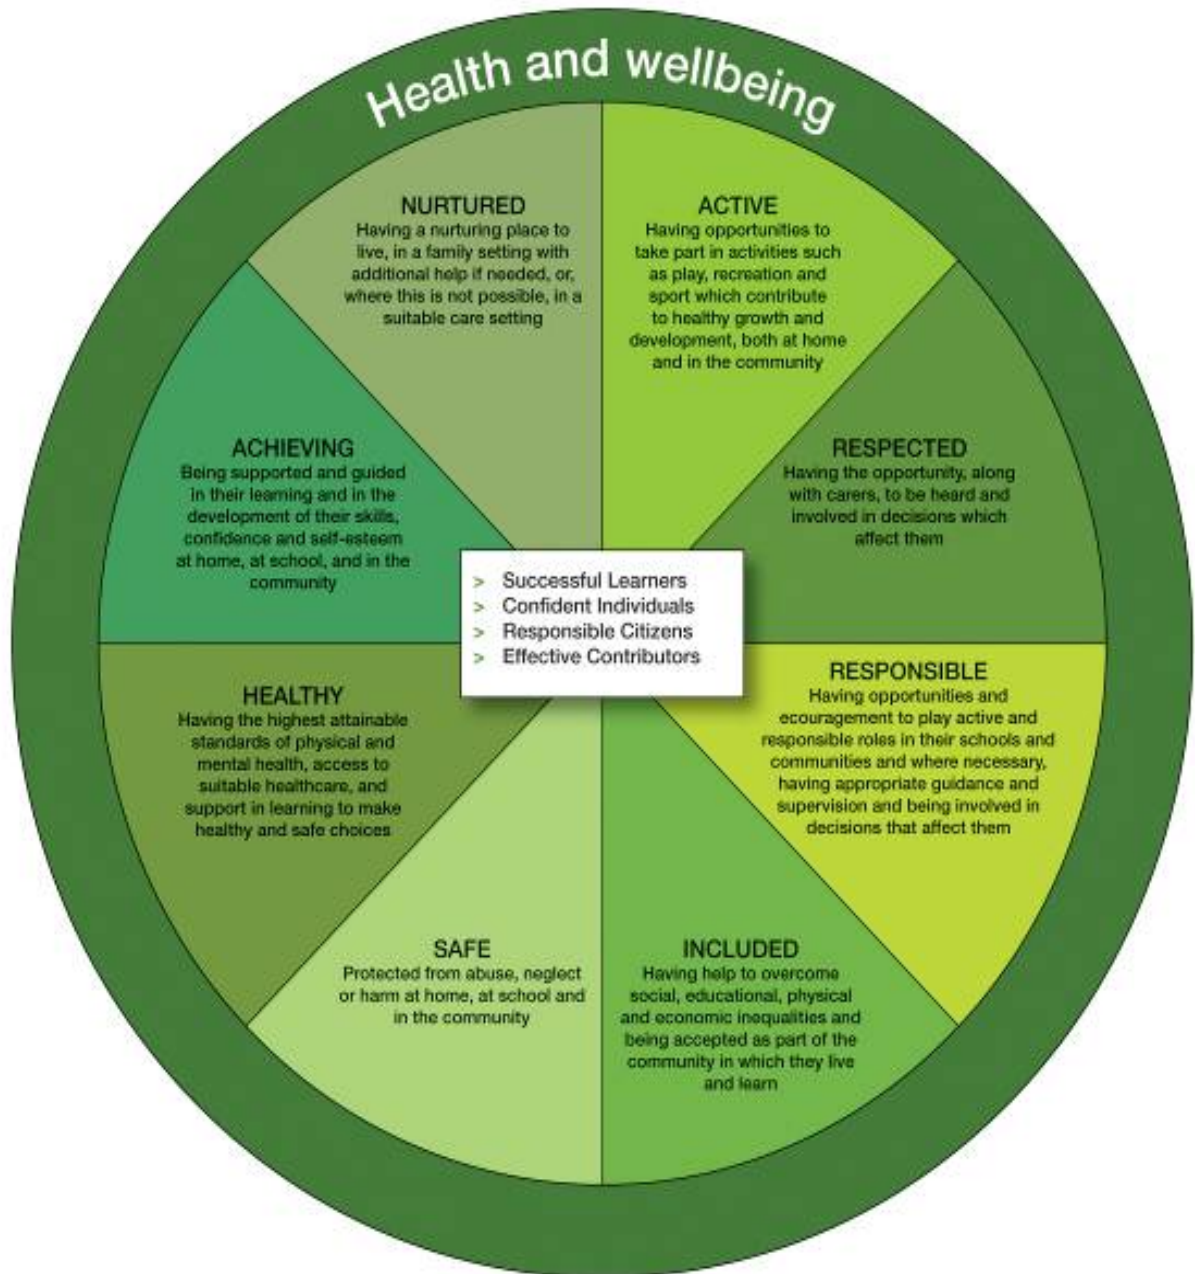

HMLC provides an enriching and cohesive learning environment for ALL students, regardless of their previous educational performance, socio-economics, background, or family situation to become:

- Successful Learners
- Confident individuals
- Responsible Citizens
- Community Contributors

These are the cornerstones for life-long skill building, learning, and social relations which are necessary to realizing a rewarding meaningful and thriving adult-life.

HMLC has recently adopted aspect of Scotland Government's Outcomes and Experiences equivalent to standards in the U.S.